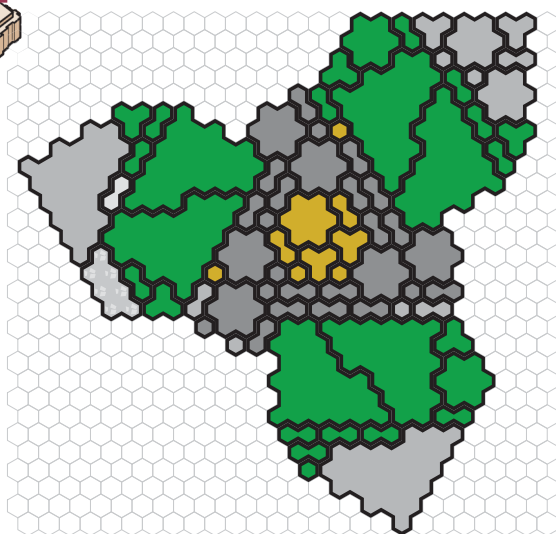

C3G EXCLUSIVE BATTLEFIELD

Battlefield: Tri-ways War Zone

TRI-WAYS WAR ZONE BATTLEFIELD

Required Sets:

Rise of the Valkyrie™ Master Sets,
 2 Fortress of the Archkyrie™,
 2 Marvel: The Conflict Begins™ Master Sets,
 Road to the Forgotten Forest Expansion Set

Bombed-out buildings and empty streets flank what was once a center of commerce and conversation. In a country torn by civil war, city squares such as this quickly became places of great strategic value. After months of relative quiet, things have begun to escalate once more - and, as more and more powerful forces come to clash among the rubble and ruin, the conflict may have just begun.

LEVEL 01

LEVEL 03

LEVEL 02

LEVEL 04

C3G EXCLUSIVE BATTLEFIELD

Battlefield: Tri-ways War Zone

LEVEL
12

LEVEL
13

START
ZONES