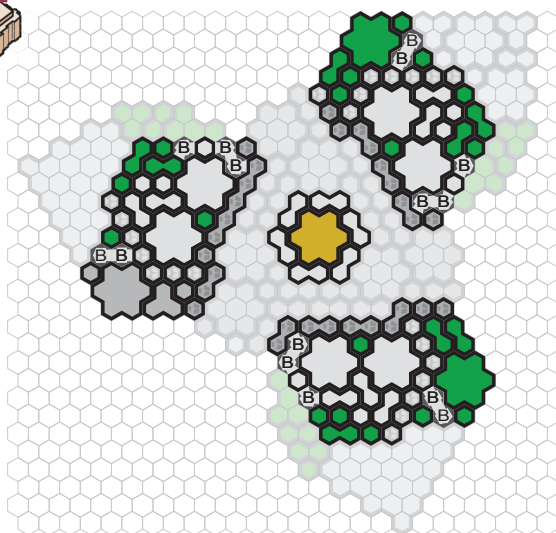

C3G EXCLUSIVE BATTLEFIELD

Battlefield: Tri-ways War Zone

TRI-WAYS WAR ZONE BATTLEFIELD

Required Sets:

Rise of the Valkyrie™ Master Sets,
 2 Fortress of the Archkyrie™,
 2 Marvel: The Conflict Begins™ Master Sets,
 Road to the Forgotten Forest Expansion Set

Bombed-out buildings and empty streets flank what was once a center of commerce and conversation. In a country torn by civil war, city squares such as this quickly became places of great strategic value. After months of relative quiet, things have begun to escalate once more - and, as more and more powerful forces come to clash among the rubble and ruin, the conflict may have just begun.

LEVEL 01

LEVEL 03

LEVEL 02

LEVEL 04

C3G EXCLUSIVE BATTLEFIELD

Battlefield: Tri-ways War Zone

LEVEL
12

LEVEL
13

START
ZONES