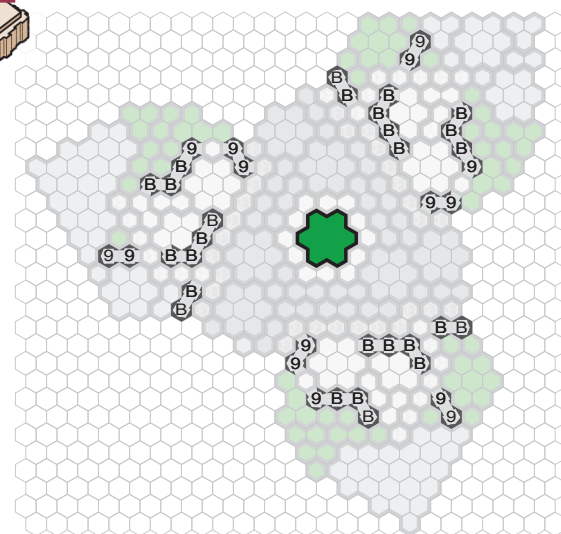

C3G EXCLUSIVE BATTLEFIELD

Battlefield: Tri-ways War Zone

TRI-WAYS WAR ZONE BATTLEFIELD

Required Sets:

Rise of the Valkyrie™ Master Sets,
 2 Fortress of the Archkyrie™,
 2 Marvel: The Conflict Begins™ Master Sets,
 Road to the Forgotten Forest Expansion Set

Bombed-out buildings and empty streets flank what was once a center of commerce and conversation. In a country torn by civil war, city squares such as this quickly became places of great strategic value. After months of relative quiet, things have begun to escalate once more - and, as more and more powerful forces come to clash among the rubble and ruin, the conflict may have just begun.

LEVEL 01

LEVEL 03

LEVEL 02

LEVEL 04

C3G EXCLUSIVE BATTLEFIELD

Battlefield: Tri-ways War Zone

LEVEL
12

LEVEL
13

START
ZONES