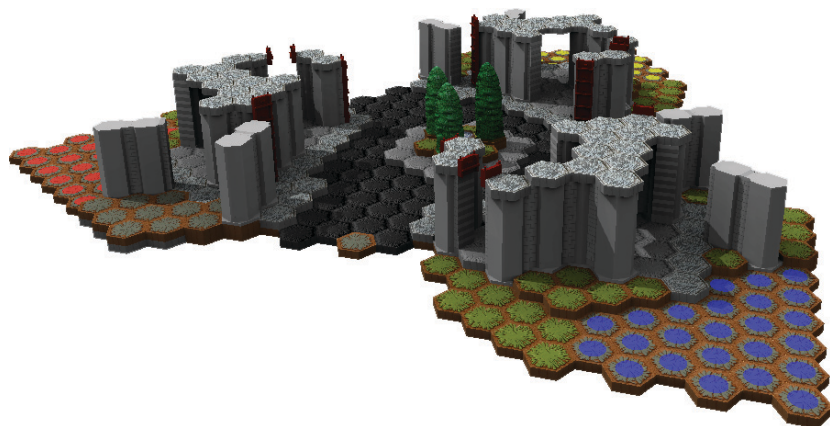

C3G EXCLUSIVE BATTLEFIELD

Battlefield: Tri-ways War Zone

TRI-WAYS WAR ZONE BATTLEFIELD

Required Sets:

Rise of the Valkyrie™ Master Sets,
 2 Fortress of the Archkyrie™,
 2 Marvel: The Conflict Begins™ Master Sets,
 Road to the Forgotten Forest Expansion Set

Bombed-out buildings and empty streets flank what was once a center of commerce and conversation. In a country torn by civil war, city squares such as this quickly became places of great strategic value. After months of relative quiet, things have begun to escalate once more - and, as more and more powerful forces come to clash among the rubble and ruin, the conflict may have just begun.

LEVEL 01

LEVEL 03

LEVEL 02

LEVEL 04

C3G EXCLUSIVE BATTLEFIELD

Battlefield: Tri-ways War Zone

LEVEL
12

LEVEL
13

START
ZONES