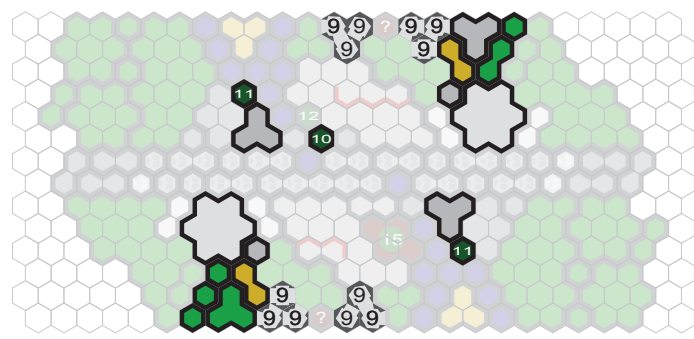

C3G EXCLUSIVE BATTLEFIELD

Battlefield: Ravaged Road

RAVAGED ROAD BATTLEFIELD

Required Sets:
 Rise of the Valkyrie™ Master Set,
 Marvel™ Master Set, Fortress of the
 Archkyrie™, Road to the Forgotten
 Forest™

The country side has been ravaged by years of fighting. On an old road between two abandoned buildings, they continue to arrive and meet: heroes and villains to battle once more on this beaten path. Will this ravaged road ever have rest from the haunting memories of the atrocities that have taken place here? Or will new crimes be added to the list of violent transgressions that this road has been forced to endure?

LEVEL 01

LEVEL 03

LEVEL 02

LEVEL 04

C3G EXCLUSIVE BATTLEFIELD

Battlefield: Ravaged Road

LEVEL
05

LEVEL
06