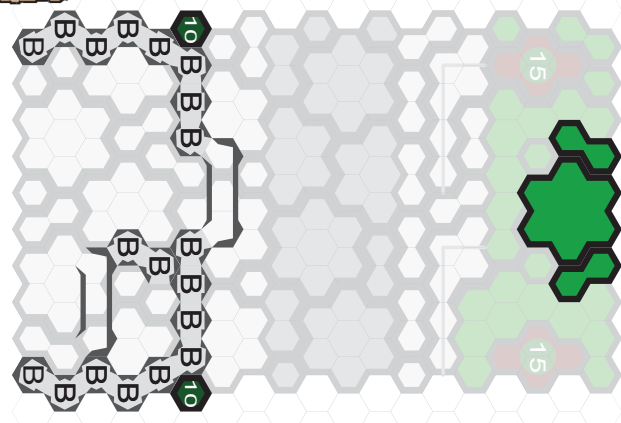

C3G EXCLUSIVE BATTLEFIELD

Battlefield: Police Headquarters

POLICE HEADQUARTERS BATTLEFIELD

Required Sets:
 2 Rise of the Valkyrie™ Master Sets,
 3 Fortress of the Archkyrie™, 2 Road to the Forgotten Forests™, 5 Marvel Master Sets™

Home to the cities finest, the Police Headquarters has remained true for over a century. Standing like a beacon to all that is true and good in this city...

LEVEL 01

LEVEL 03

LEVEL 02

LEVEL 04

C3G EXCLUSIVE BATTLEFIELD

Battlefield: Police Headquarters