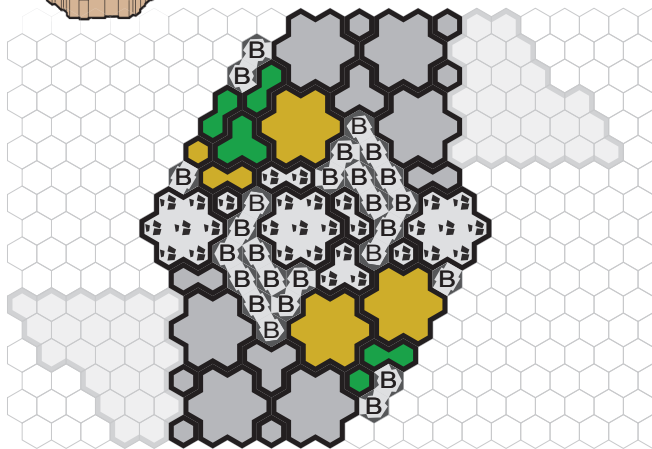

On the far side of the Moon lies a base. Few people know of it's existence and even less have ever visited. Is it a staging point for an alien invasion? Is it a secret headquarters for Earth's heroes to watch over us all? Perhaps it's both and they are up there now battling for the sake of all humanity!

LEVEL 01

LEVEL 03

LEVEL 02

LEVEL 12

C3G EXCLUSIVE BATTLEFIELD

Battlefield: Moon Base Alpha

LEVEL
13

LEVEL
14

LEVEL
15

START
ZONES