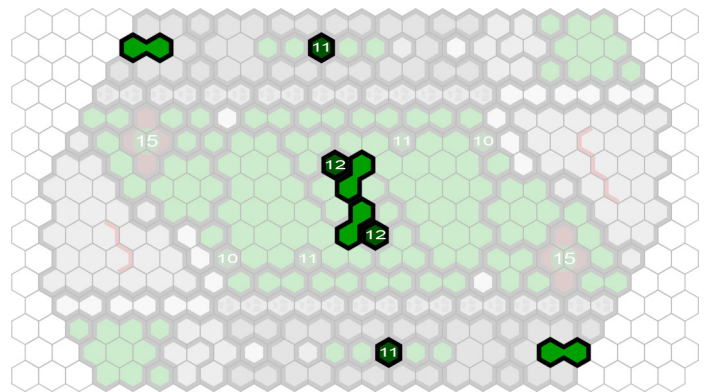

# Battlefield: Elm Street

LEVEL 01

LEVEL 02

LEVEL 03

LEVEL 04

## LEGEND

- Red and Violet dots represent the startzones
- Blue dots represent the Parked Car Destructible Objects
- Yellow dots represent the Bungalow Base
- Orange dots represent Door Entrances

**Battlefield: Elm Street**