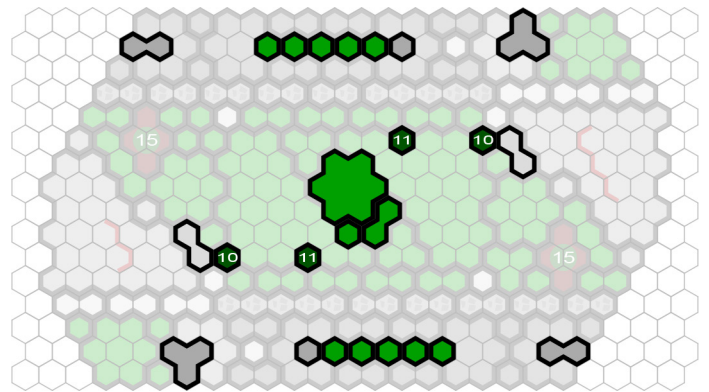

# Battlefield: Elm Street

LEVEL 01

LEVEL 02

LEVEL 03

LEVEL 04

## LEGEND

- Red and Violet dots represent the startzones
- Blue dots represent the Parked Car Destructible Objects
- Yellow dots represent the Bungalow Base
- Orange dots represent Door Entrances

**Battlefield: Elm Street**