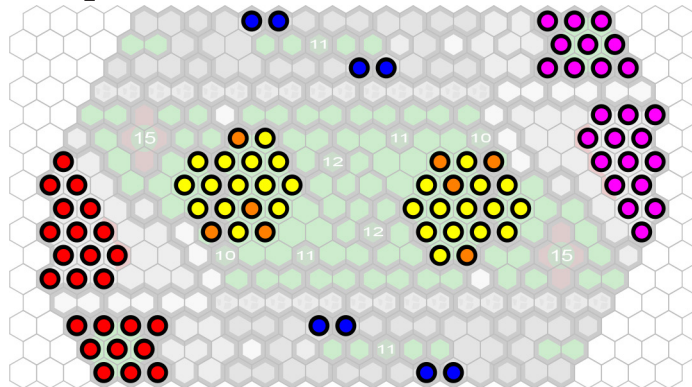

# Battlefield: Elm Street

LEVEL 01

LEVEL 02

LEVEL 03

LEVEL 04

## LEGEND

- Red and Violet dots represent the startzones
- Blue dots represent the Parked Car Destructible Objects
- Yellow dots represent the Bungalow Base
- Orange dots represent Door Entrances

**Battlefield: Elm Street**