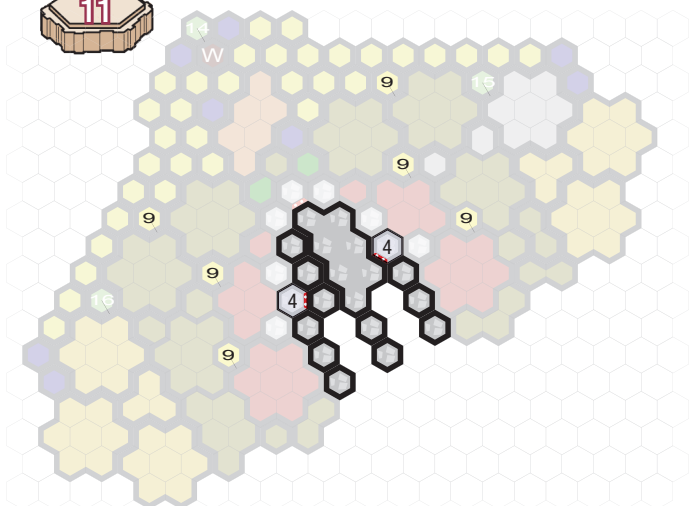

C3G EXCLUSIVE BATTLEFIELD

Battlefield: Crash Landing

CRASH LANDING BATTLEFIELD

Required Sets:

Swarm of the Marro™ Master Set,
 Vocarren Wasteland™, Ticalla Jungle™,
 Fortress of the Archkyrie™

An interstellar space craft crash lands on an unknown planet filled with danger and mystery. The planet's hazardous environment is the least of the survivors' worries, however, as the xenophobic locals don't take to kindly to unexpected "visitors" and will not stop until every one of them are dead.

LEVEL 01

LEVEL 03

LEVEL 02

LEVEL 04

C3G EXCLUSIVE BATTLEFIELD

Battlefield: Crash Landing

LEVEL
10

LEVEL
12

LEVEL
11

START
ZONES