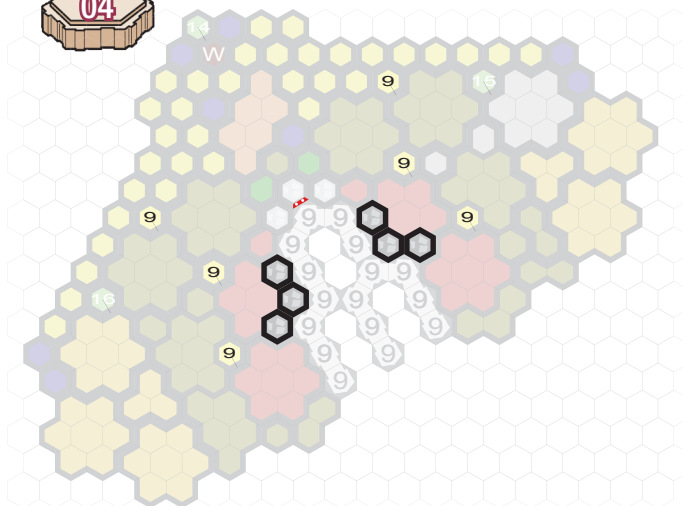

C3G EXCLUSIVE BATTLEFIELD

Battlefield: Crash Landing

CRASH LANDING BATTLEFIELD

Required Sets:

Swarm of the Marro™ Master Set,
 Vocarren Wasteland™, Ticalla Jungle™,
 Fortress of the Archkyrie™

An interstellar space craft crash lands on an unknown planet filled with danger and mystery. The planet's hazardous environment is the least of the survivors' worries, however, as the xenophobic locals don't take to kindly to unexpected "visitors" and will not stop until every one of them are dead.

LEVEL 01

LEVEL 03

LEVEL 02

LEVEL 04

C3G EXCLUSIVE BATTLEFIELD

Battlefield: Crash Landing

LEVEL
10

LEVEL
12

LEVEL
11

START
ZONES