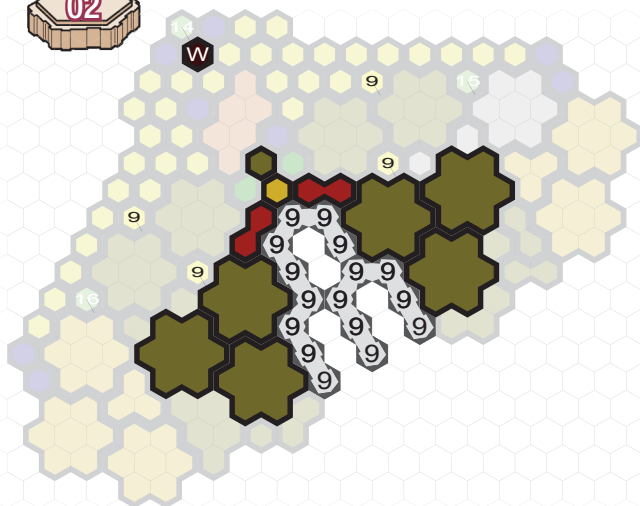

C3G EXCLUSIVE BATTLEFIELD

Battlefield: Crash Landing

CRASH LANDING BATTLEFIELD

Required Sets:

Swarm of the Marro™ Master Set,
 Vocarren Wasteland™, Ticalla Jungle™,
 Fortress of the Archkyrie™

An interstellar space craft crash lands on an unknown planet filled with danger and mystery. The planet's hazardous environment is the least of the survivors' worries, however, as the xenophobic locals don't take to kindly to unexpected "visitors" and will not stop until every one of them are dead.

LEVEL 01

LEVEL 03

LEVEL 02

LEVEL 04

C3G EXCLUSIVE BATTLEFIELD

Battlefield: Crash Landing

LEVEL
10

LEVEL
12

LEVEL
11

START
ZONES