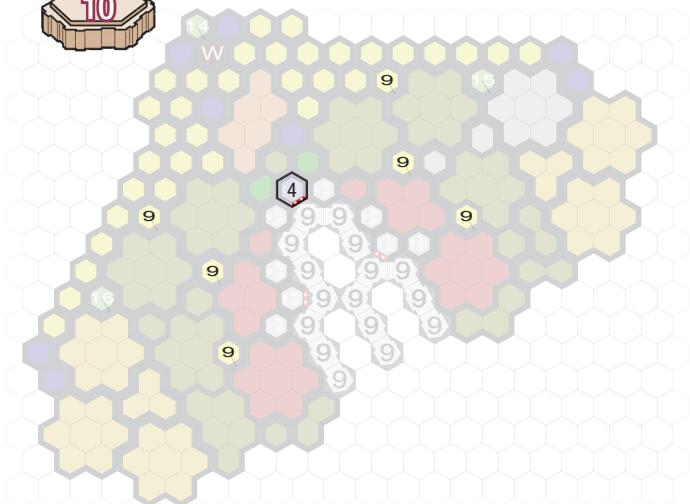

C3G EXCLUSIVE BATTLEFIELD

Battlefield: Crash Landing

CRASH LANDING BATTLEFIELD

Required Sets:

Swarm of the Marro™ Master Set,
 Vocarren Wasteland™, Ticalla Jungle™,
 Fortress of the Archkyrie™

An interstellar space craft crash lands on an unknown planet filled with danger and mystery. The planet's hazardous environment is the least of the survivors' worries, however, as the xenophobic locals don't take to kindly to unexpected "visitors" and will not stop until every one of them are dead.

LEVEL 01

LEVEL 03

LEVEL 02

LEVEL 04

C3G EXCLUSIVE BATTLEFIELD

Battlefield: Crash Landing

LEVEL
10

LEVEL
12

LEVEL
11

START
ZONES