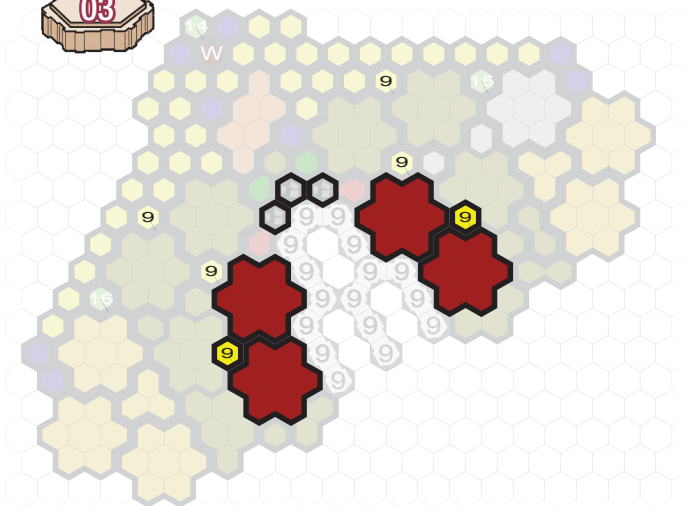

C3G EXCLUSIVE BATTLEFIELD

Battlefield: Crash Landing

CRASH LANDING BATTLEFIELD

Required Sets:

Swarm of the Marro™ Master Set,
 Vocarren Wasteland™, Ticalla Jungle™,
 Fortress of the Archkyrie™

An interstellar space craft crash lands on an unknown planet filled with danger and mystery. The planet's hazardous environment is the least of the survivors' worries, however, as the xenophobic locals don't take to kindly to unexpected "visitors" and will not stop until every one of them are dead.

LEVEL 01

LEVEL 03

LEVEL 02

LEVEL 04

C3G EXCLUSIVE BATTLEFIELD

Battlefield: Crash Landing

LEVEL
10

LEVEL
12

LEVEL
11

START
ZONES