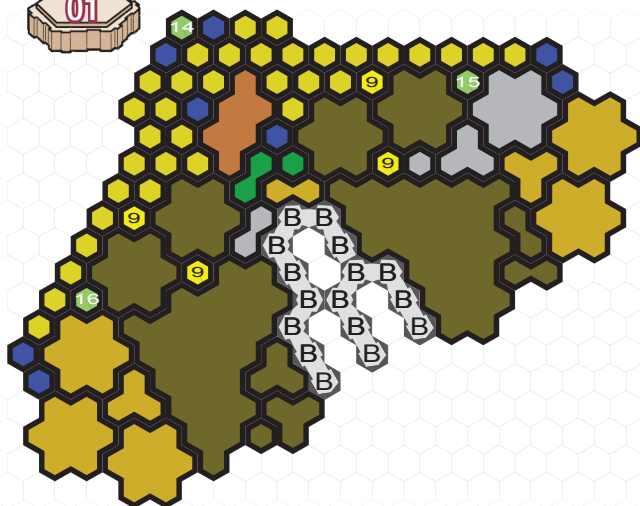

C3G EXCLUSIVE BATTLEFIELD

Battlefield: Crash Landing

CRASH LANDING BATTLEFIELD

Required Sets:

Swarm of the Marro™ Master Set,
 Vocarren Wasteland™, Ticalla Jungle™,
 Fortress of the Archkyrie™

An interstellar space craft crash lands on an unknown planet filled with danger and mystery. The planet's hazardous environment is the least of the survivors' worries, however, as the xenophobic locals don't take to kindly to unexpected "visitors" and will not stop until every one of them are dead.

LEVEL 01

LEVEL 03

LEVEL 02

LEVEL 04

C3G EXCLUSIVE BATTLEFIELD

Battlefield: Crash Landing

LEVEL
10

LEVEL
12

LEVEL
11

START
ZONES