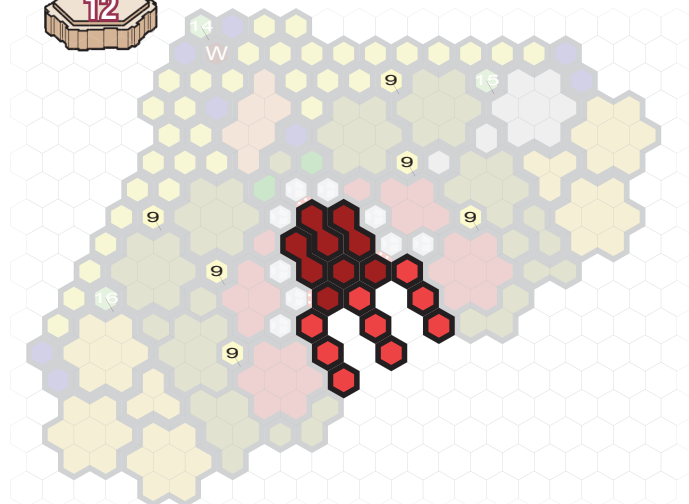

C3G EXCLUSIVE BATTLEFIELD

Battlefield: Crash Landing

CRASH LANDING BATTLEFIELD

Required Sets:

Swarm of the Marro™ Master Set,
 Vocarren Wasteland™, Ticalla Jungle™,
 Fortress of the Archkyrie™

An interstellar space craft crash lands on an unknown planet filled with danger and mystery. The planet's hazardous environment is the least of the survivors' worries, however, as the xenophobic locals don't take to kindly to unexpected "visitors" and will not stop until every one of them are dead.

LEVEL 01

LEVEL 03

LEVEL 02

LEVEL 04

C3G EXCLUSIVE BATTLEFIELD

Battlefield: Crash Landing

LEVEL
10

LEVEL
12

LEVEL
11

START
ZONES