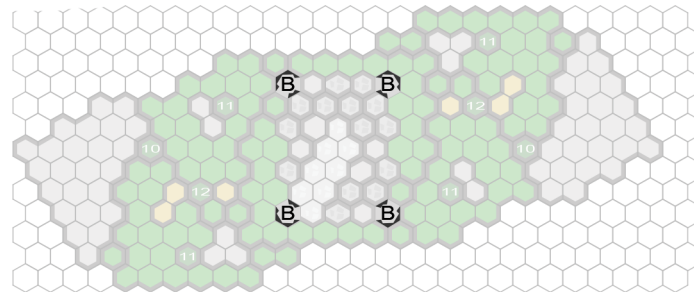

Battlefield: Cell Games Arena

LEGEND
• Yellow Dots are Ruined Battlement DOs