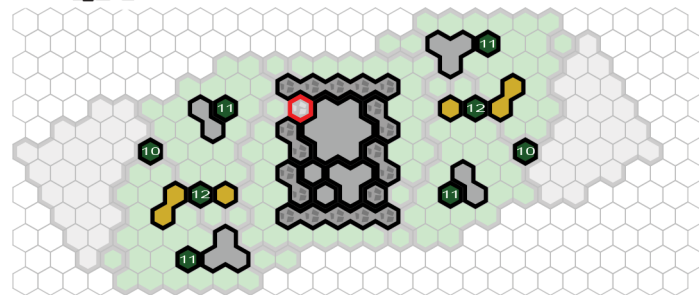

# C3G EXCLUSIVE BATTLEFIELD

## CELL GAMES ARENA

**Required Sets:**  
 Rise of the Valkyrie™ Master Set, Fortress of the Archkyrie™ Expansion Sets, Road to the Forgotten Forest Expansion Set x 2 (only the trees are needed from the 2nd set), along with the following additional Destructible Objects and Terrain:  
 Ruined Battlement x4

*The Cell Games Arena is the martial arts arena that Cell constructed for the Cell Games. It is located in a rural, mountainous region between the Northern Wastelands and the Divine Crossing, north of Mutaito's Training Grounds. The arena became the starting ground for the first official match between Perfect Cell and Goku. As the fight progress between the two opponents, the arena took on more and more sustained damage.*

# Battlefield: Cell Games Arena

**LEGEND**  
 • Yellow Dots are Ruined Battlement DOs