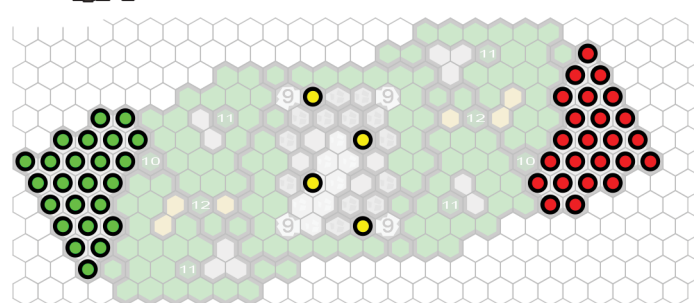

# C3G EXCLUSIVE BATTLEFIELD

## CELL GAMES ARENA

**Required Sets:**  
 Rise of the Valkyrie™ Master Set, Fortress of the Archkyrie™ Expansion Sets, Road to the Forgotten Forest Expansion Set x 2 (only the trees are needed from the 2nd set), along with the following additional Destructible Objects and Terrain:  
 Ruined Battlement x4

*The Cell Games Arena is the martial arts arena that Cell constructed for the Cell Games. It is located in a rural, mountainous region between the Northern Wastelands and the Divine Crossing, north of Mutaito's Training Grounds. The arena became the starting ground for the first official match between Perfect Cell and Goku. As the fight progress between the two opponents, the arena took on more and more sustained damage.*

# Battlefield: Cell Games Arena

**LEGEND**  
 • Yellow Dots are Ruined Battlement DOs