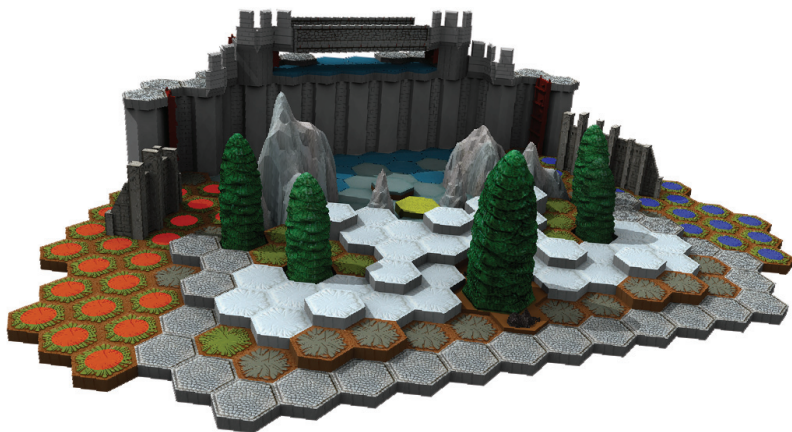

C3G EXCLUSIVE BATTLEFIELD

Battlefield: Alkali Lake

ALKALI LAKE BATTLEFIELD

Required Sets:
 Rise of the Valkyrie™ Master Sets,
 Fortress of the Archkyrie™, Road through
 the Forgotten Forest™, Thaelenk Tundra

Disguised as dam over part of Alkali Lake, this Canadian site is not for the tourists. Rumors are that government experiments take place deep beneath the snow and ice. Some sort of potential Super Soldier program that the government doesn't comment on and everyone is too afraid to go looking for.

LEVEL 01

LEVEL 03

LEVEL 02

LEVEL 04

C3G EXCLUSIVE BATTLEFIELD

Battlefield: Alkali Lake