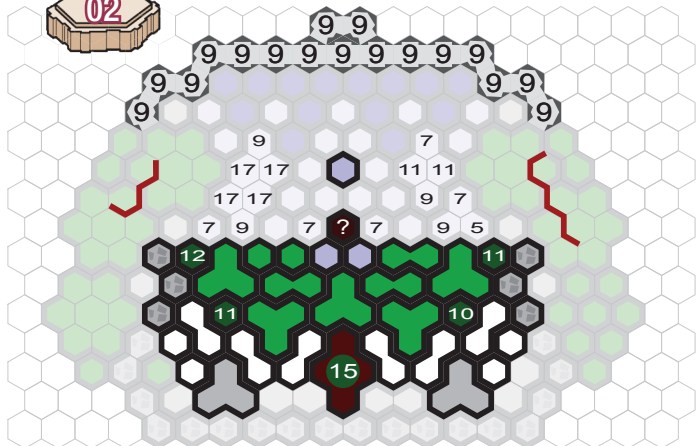

Disguised as dam over part of Alkali Lake, this Canadian site is not for the tourists. Rumors are that government experiments take place deep beneath the snow and ice. Some sort of potential Super Soldier program that the government doesn't comment on and everyone is too afraid to go looking for.

LEVEL 01

LEVEL 03

LEVEL 02

LEVEL 04

C3G EXCLUSIVE BATTLEFIELD

Battlefield: Alkali Lake